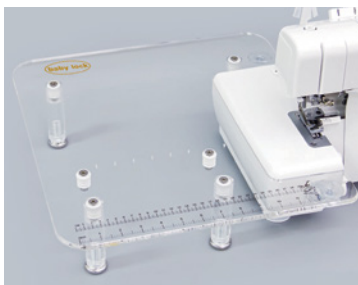

Extension Tables

CT-1S

Applicable machines:

Accolade, Enlighten,
Victory, Enspire,
Coverstitch