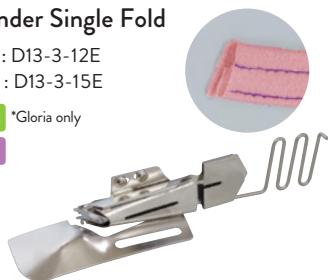

Knit Binder Single Fold

12/32mm : D13-3-12E

15/40mm : D13-3-15E

Combination *Gloria only

Euphoria

12/32mm